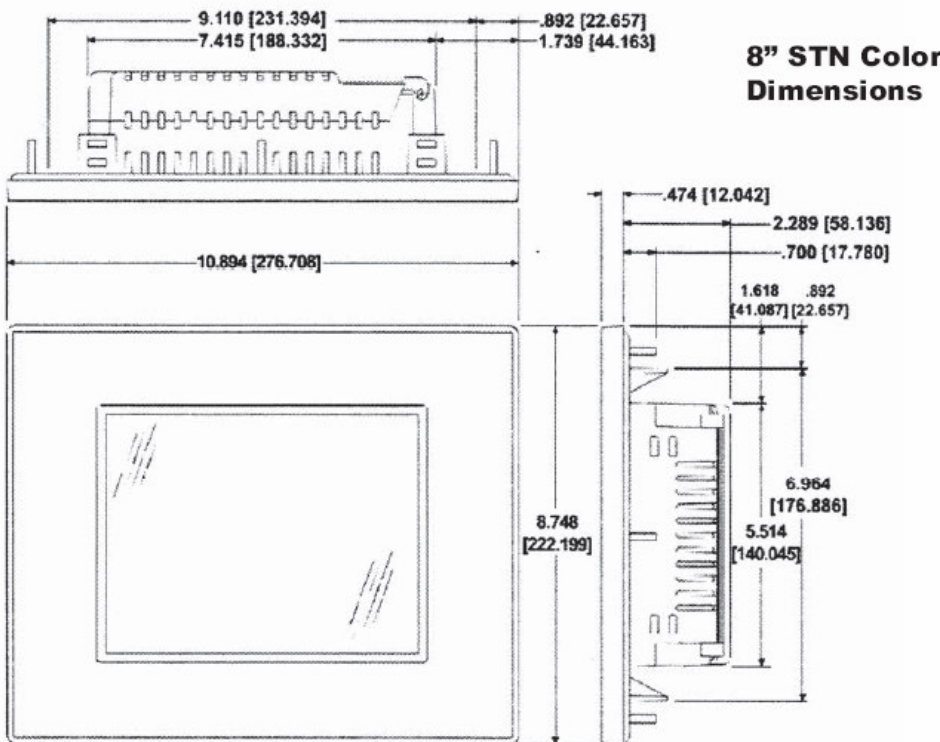

Enhanced CE Computers with Windows CE Professional Plus offer:

- File viewers such as Acrobat, Excel, Word, PowerPoint, Image and Internet Explorer for Windows CE