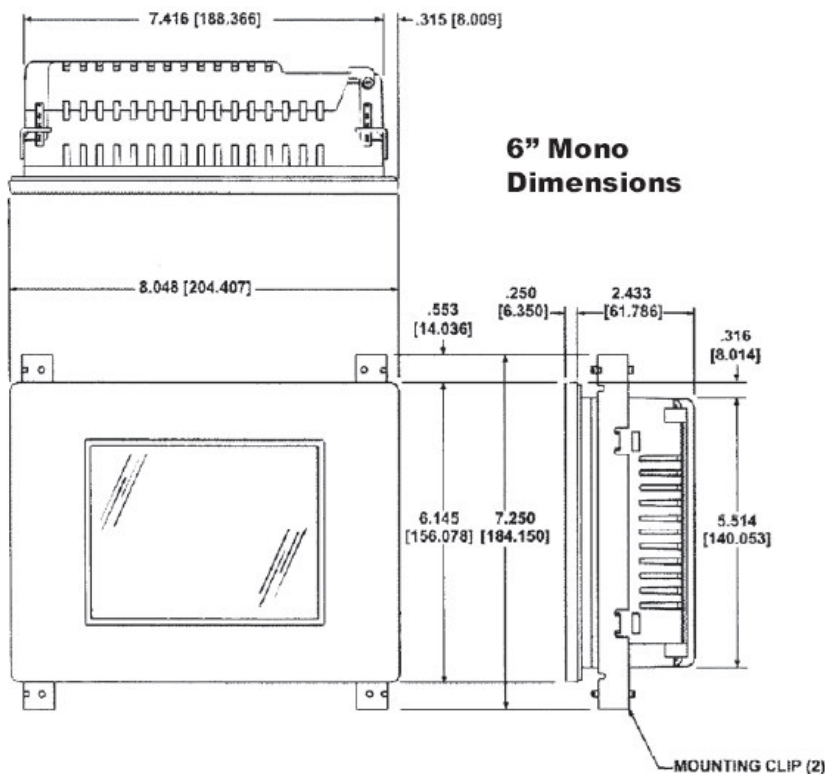

LT-Touchscreen CE Computer 6" Mono Slim Bezel Panels

6" Monochrome - Slim Bezel (5.7" STN)

LT-Touchscreen CE Computer's 6" slim bezel panels have a 5.7" diagonal touch screen with 320x240 pixel resolution. These computers have an STN LCD (liquid crystal display) with 16 shades of gray and a very low slim profile along with a smaller footprint on enclosures.

6" Mono

Dimensions

Features:

- 5.7" diagonal mono STN LCD
- NEMA 4, 4x
- 320x240 pixel resolution
- 25,000 hour expected bulb half-life
- 2.43" installed depth
- Analog resistive touch screen
- AMD Alchemy 333 MHz 32Bit Processor
- 32MB Flash and 64MB RAM built-in
- Compact Flash slot
- One 10/100 Base-T Ethernet port
- USB Host port
- 2 Serial ports, one RS232, one RS232/422/485

Enhanced CE Computers with Windows CE Professional Plus offer:

- File viewers such as Acrobat, Excel, Word, PowerPoint, Image and Internet Explorer for Windows CE