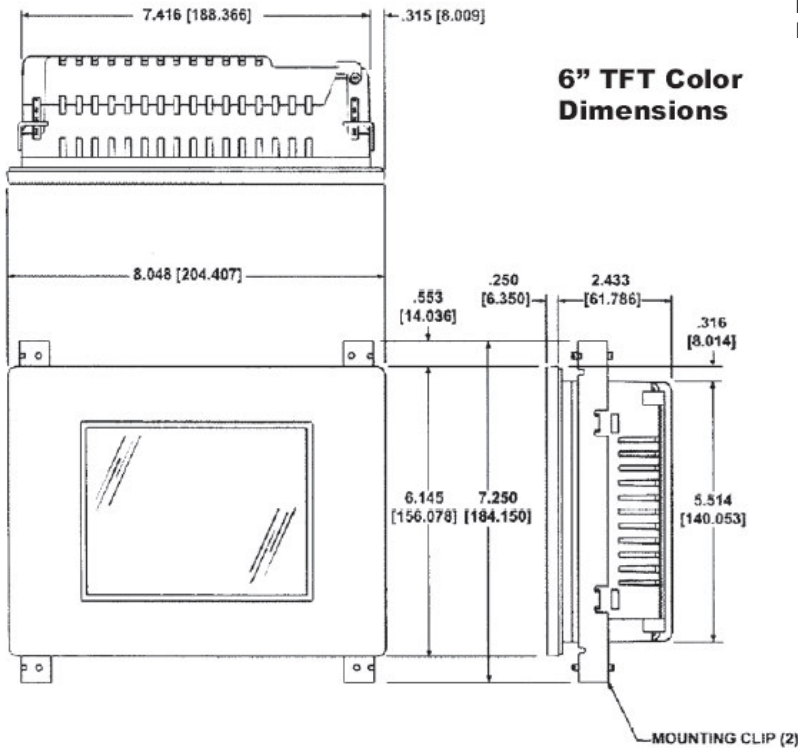

Enhanced CE Computers with Windows CE

Professional Plus offer:

- File viewers such as Acrobat, Excel, Word, PowerPoint, Image and Internet Explorer for Windows CE