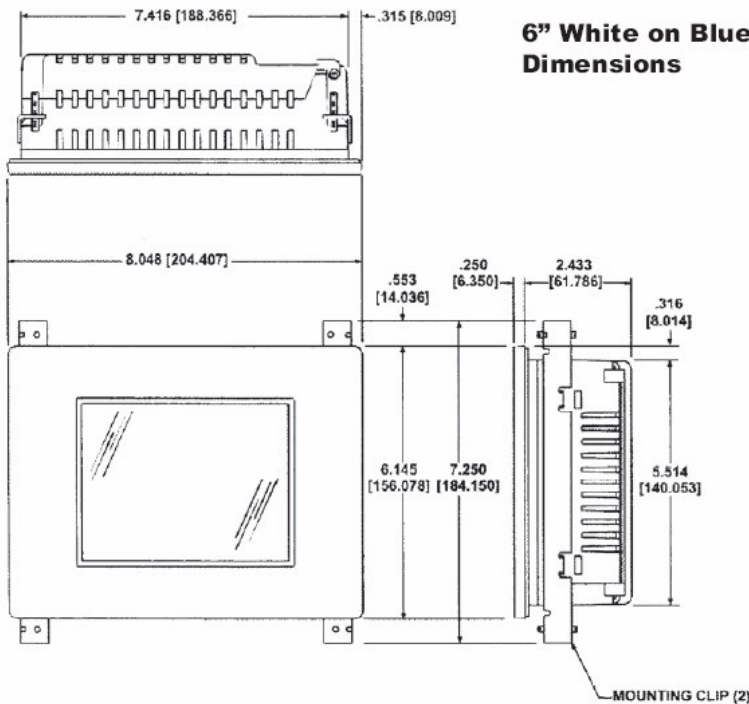

LT-Touchscreen CE Computer 6" White on Blue

6" White on Blue - Slim Bezel (5.7" STN)

LT-Touchscreen CE Computer's 6" slim bezel White on Blue panel has a 5.7" diagonal touch screen with 320x240 pixel resolution. This computer has an STN LCD (liquid crystal display). This panel has a very low slim profile along with a smaller footprint on enclosures.

Features:

- 5.7" diagonal white on blue STN LCD
- NEMA 4, 4x
- 320x240 pixel resolution
- 25,000 hour expected bulb half-life
- Analog resistive touch screen
- 2.43" installed depth
- AMD Alchemy 333 MHz 32Bit Processor
- 32MB Flash and 64MB RAM built-in
- Compact Flash slot
- One 10/100 Base-T Ethernet port
- USB Host port
- 2 Serial ports, one RS232, one RS232/422/485

Enhanced CE Computers with Windows CE Professional Plus offer:

- File viewers such as Acrobat, Excel, Word, PowerPoint, Image and Internet Explorer for Windows CE