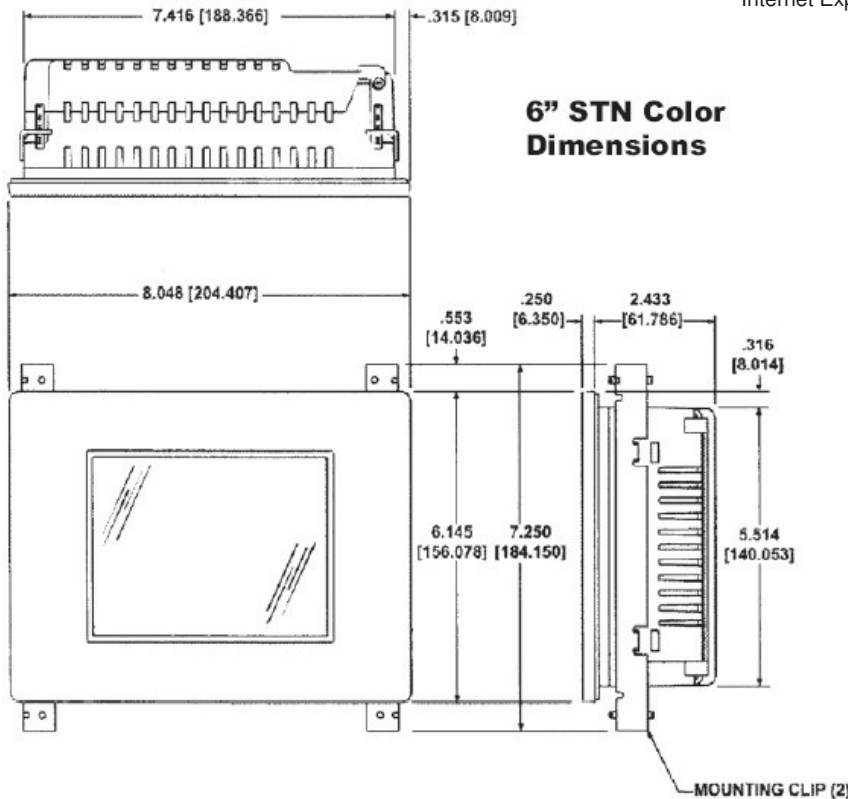

Enhanced CE Computers with Windows CE Professional Plus offer:

- File viewers such as Acrobat, Excel, Word, PowerPoint, Image and Internet Explorer for Windows CE