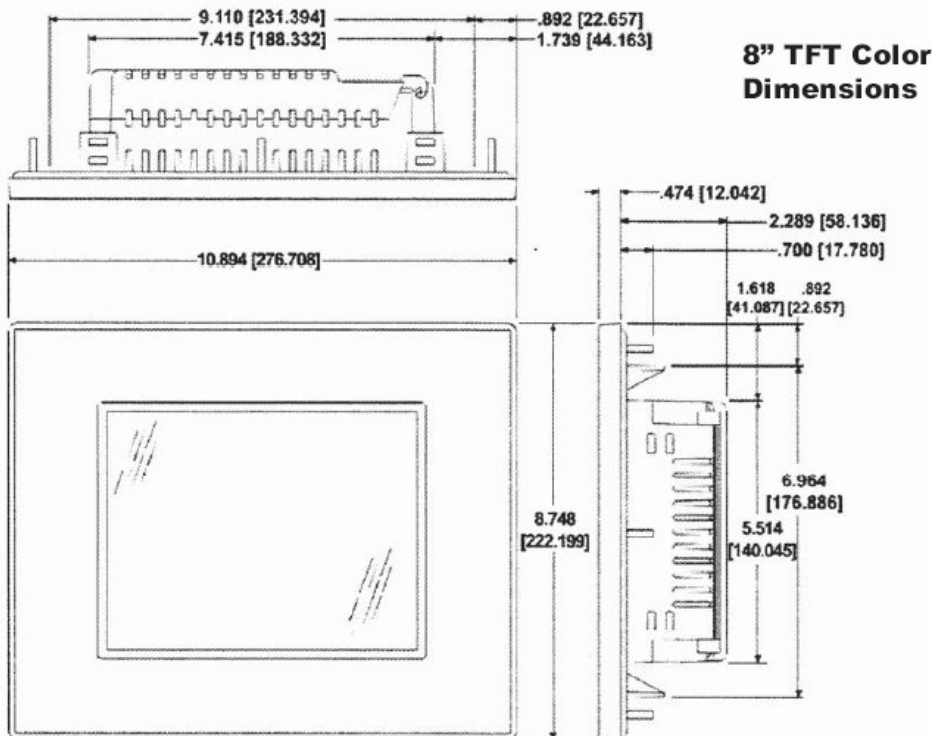

Enhanced CE Computers with Windows CE Professional Plus offer:

- File viewers such as Acrobat, Excel, Word, PowerPoint, Image and