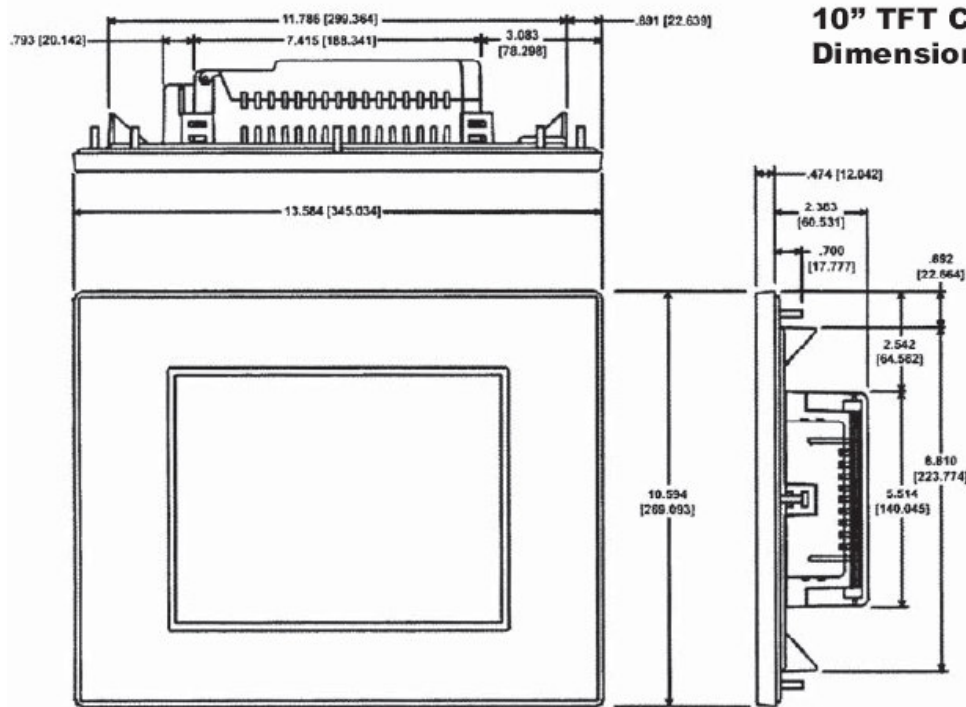

Enhanced CE Computers with Windows CE Professional Plus offer:

- File viewers such as Acrobat, Excel, Word, PowerPoint, Image and Internet Explorer for Windows CE